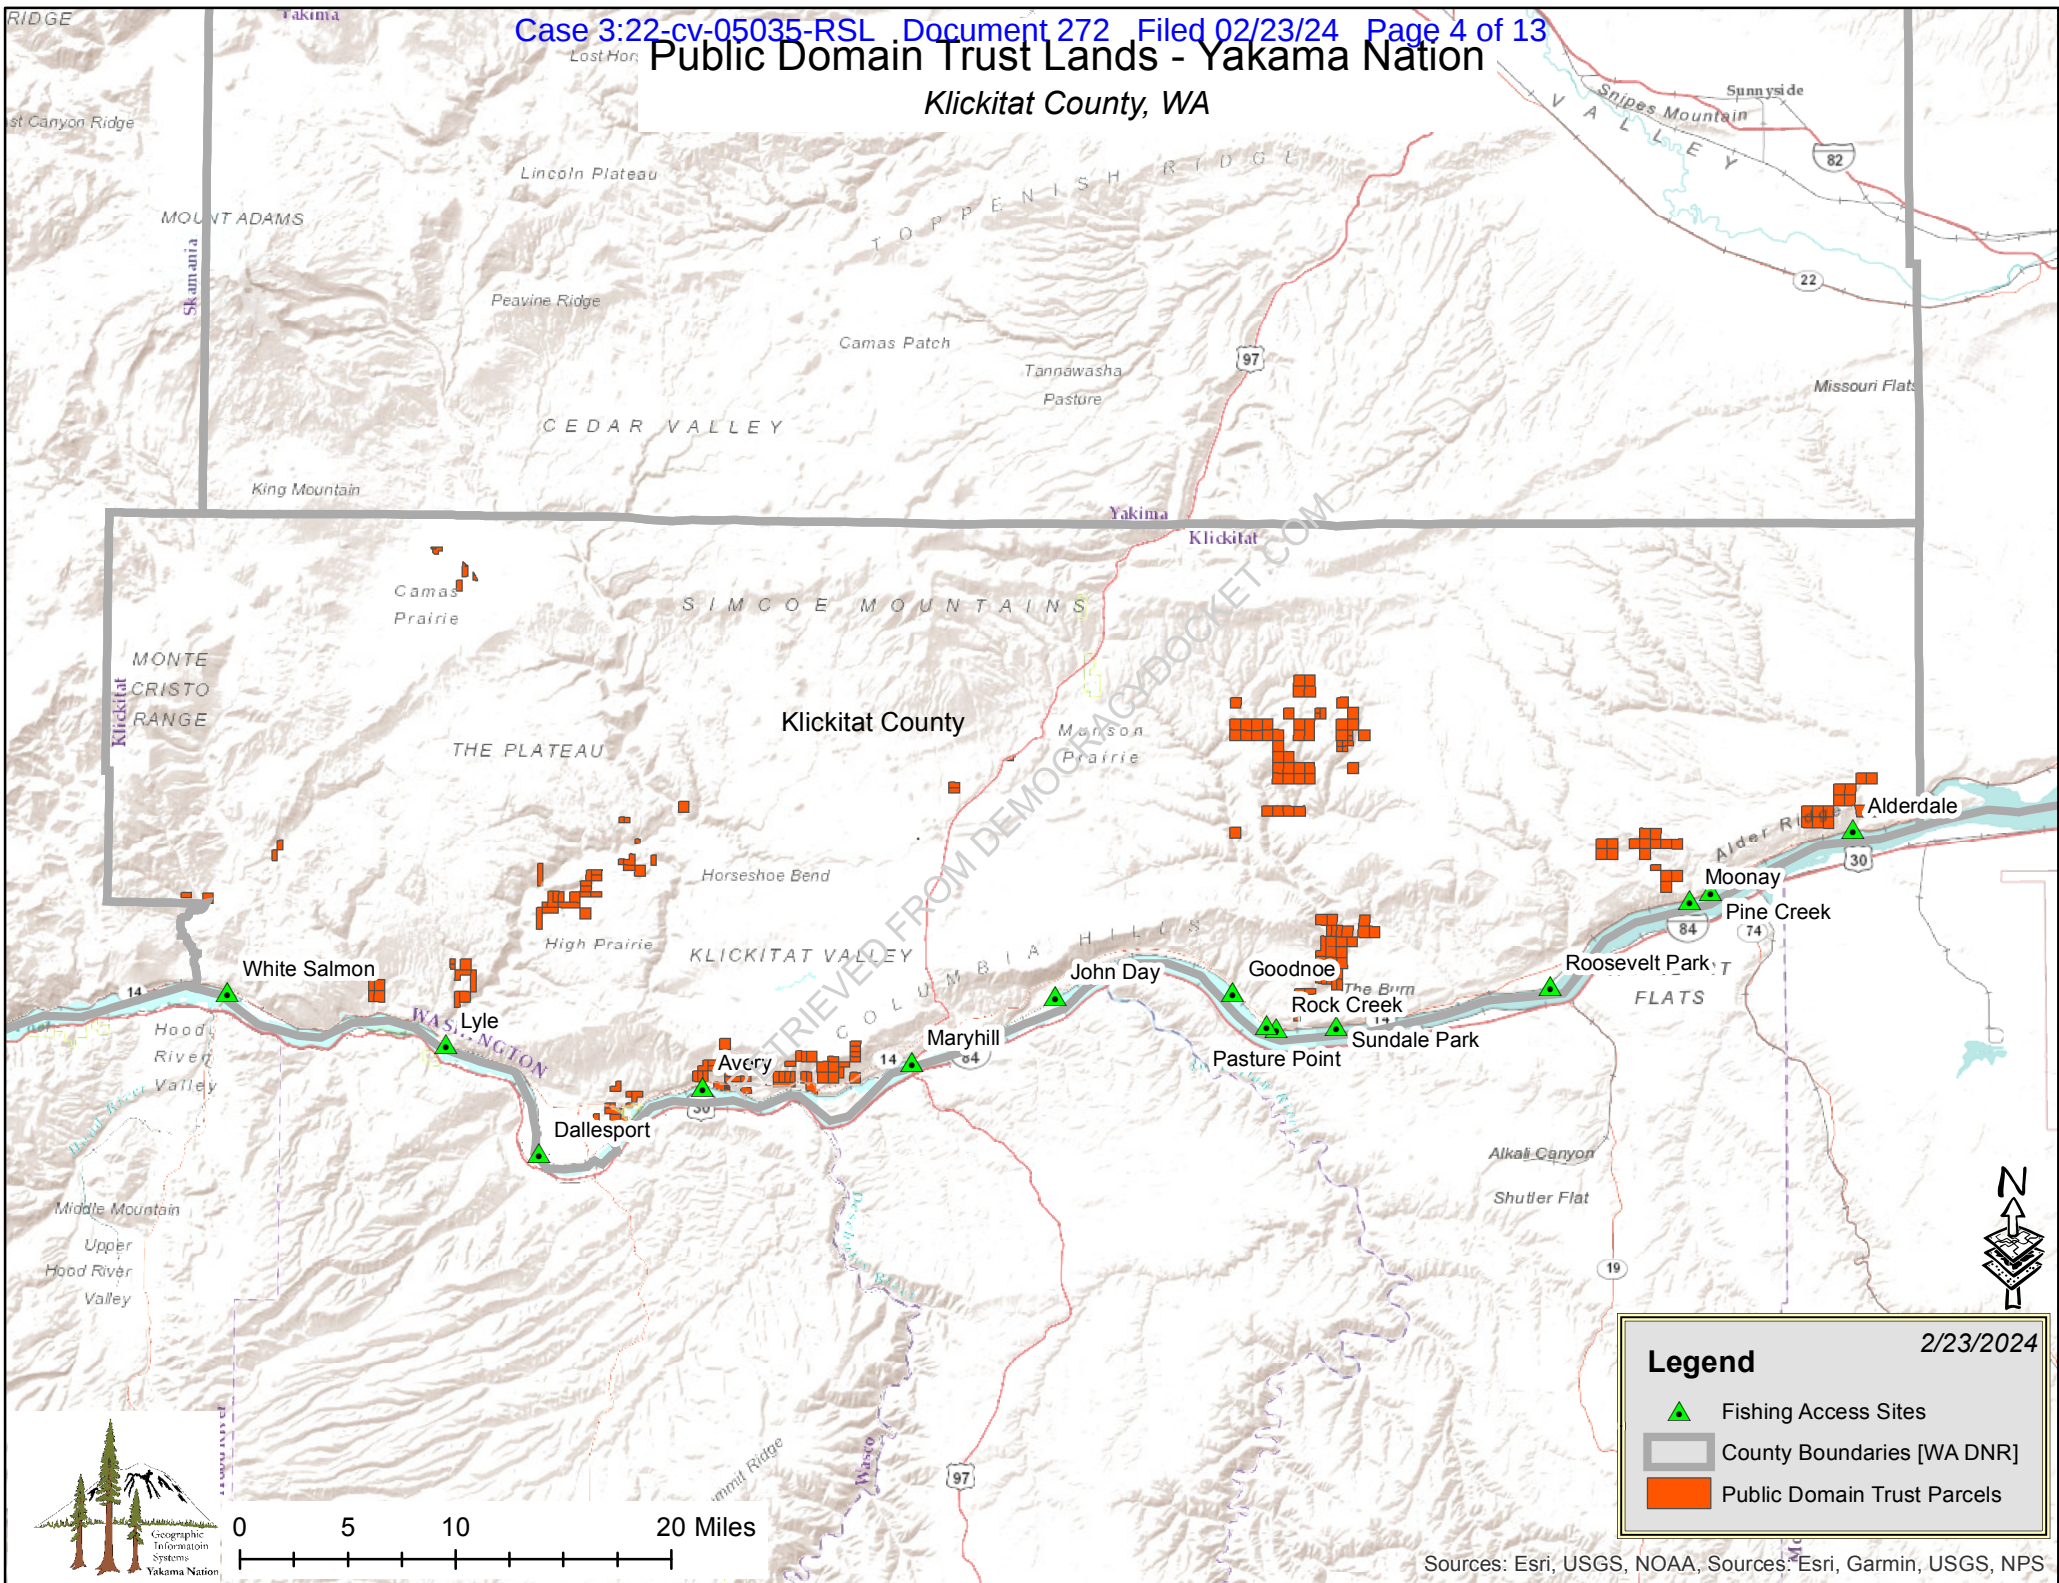

Public Domain Trust Lands - Yakama Nation

Klickitat County, WA

Legend 2/23/2024

- Fishing Access Sites
- County Boundaries [WA DNR]
- Public Domain Trust Parcels

Public Domain Trust Lands – Yakama Nation, Klickitat County, WA (Feb. 23, 2024)

LST	Acres	PubDomainN	Lat	Long_	TwngRngSec	SEC	TWP	RGE
V-1009	0	Vancouver Allotments	45.66331961	-120.9759512	2-15.18	18	2	15
V-105	160	Vancouver Allotments	45.90684063	-120.505602	5-18.24	24	5	18
VH-0544	81	Vancouver Allotments	45.84159607	-121.1108222	4-14.7	7	4	14
V-121	160	Vancouver Allotments	45.93608353	-120.4545651	5-19.8	8	5	19
V-114	160	Vancouver Allotments	45.89951156	-120.515815	5-18.23	23	5	18
VH-4728	160	Vancouver Allotments	45.85059602	-121.0563451	4-14.9	9	4	14
V-136	160	Vancouver Allotments	45.87784535	-120.4548792	5-19.32	32	5	19
V-84	160	Vancouver Allotments	45.74616901	-120.4240618	3-19.15	15	3	19
V-87	160	Vancouver Allotments	45.76767798	-120.3928615	3-19.2	2	3	19
V-51	80	Vancouver Allotments	45.79095202	-121.139481	4-13.35	35	4	13
V-115	160	Vancouver Allotments	45.89966413	-120.5261642	5-18.23	23	5	18
V-113	160	Vancouver Allotments	45.90703121	-120.5260731	5-18.23	23	5	18
V-1015	0	Vancouver Allotments	45.83033884	-120.8310375	4-16.17	17	4	16
WW-14	0	Walla Walla Allotments	45.82643297	-120.1429487	4-21.14	14	4	21
VH-02070	80	Vancouver Allotments	45.7891901	-121.1732985	4-13.34	34	4	13
VH-5519	0	Vancouver Allotments	45.72838253	-121.3468905	3-12.19	19	3	12
MTV-182	160	Vancouver Allotments Mineral Rights	45.7180581	-120.4645311	3-19.29	29	3	19
V-179 & V179 A-F	0	Vancouver Allotments	45.66466999	-121.0111184	2-14.14	14	2	14
V-179 & V179 A-F	0	Vancouver Allotments	45.66444599	-121.01068	2-14.14	14	2	14
V-204	160	Vancouver Allotments	45.92141549	-120.5259668	5-18.14	14	5	18
V-112	160	Vancouver Allotments	45.90681218	-120.5157905	5-18.23	23	5	18
V-95	160	Vancouver Allotments	45.92158952	-120.4232988	5-19.15	15	5	19
V-119	160	Vancouver Allotments	45.91436519	-120.4749048	5-19.18	18	5	19
MV-120	0	Vancouver Allotments Mineral Rights	45.91623535	-120.4471321	5-19.16 NW1/4 SW1/4 Lot 3	16	5	19
V-122	160	Vancouver Allotments	45.92881268	-120.4545932	5-19.8	8	5	19
V-123	160	Vancouver Allotments	45.92886878	-120.4651933	5-19.8	8	5	19
MV-120	0	Vancouver Allotments Mineral Rights	45.91259445	-120.4471108	5-19.16 SW1/4 SW1/4 Lot 4	16	5	19
MV-120	0	Vancouver Allotments Mineral Rights	45.91445611	-120.4419455	5-19.16 E1/2 SW14	16	5	19
V-111	160	Vancouver Allotments	45.90711346	-120.4953033	5-18.24	24	5	18